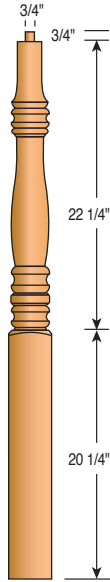

600
6" Newel Post

700
7" Newel Post

Newel Tops

AT - Acorn Top

BT - Ball Top

MT - Mushroom Top

PT - Pin Top

Classic Newels

4012MT-72 and 4015MT-13FC-72 are also available.

4010MT-48 3" Newel Post
4012MT-54 3" Newel Post
4015MT-59 3" Newel Post
4015MT13FC-59 3" Newel Post
4010PTS-44 3" Newel Post (Short Turning)
4010PTS-48 3" Newel Post (Short Turning)
4015PTS-59 3" Newel Post (Short Turning)
4013PTS-44 3" Newel Post (Short Turning)

4005BT-56
3 1/2" Newel Post

Hampton Newels

3500PT-44
3" Newel Post

3515PT-54
3" Newel Post

3515PT-59
3" Newel Post

3513PT-44
3" Pin Newel

3500BT-44
3" Newel Post

3500BT-48
3" Newel Post

3500BT-54
3" Newel Post

3500BT-59
3" Newel Post

3503BT-48
3" Newel Post

3503BT-54
3" Newel Post

3503BT-59
3" Landing Newel

3505BT-54
3" Landing Newel

Hampton Newels

4500PT-44
3 1/2" Newel Post