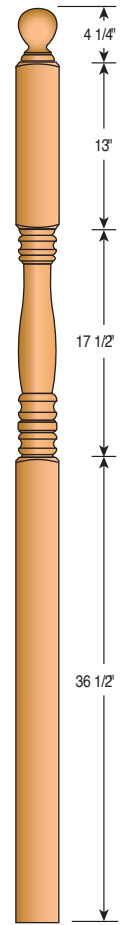

4505BT-72
3 1/2" Landing Newel