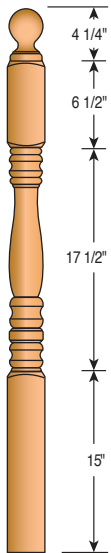

600
6" Newel Post

700
7" Newel Post

Newel Tops

AT - Acorn Top

BT - Ball Top

MT - Mushroom Top

PT - Pin Top

Classic Newels

4012MT-72 and 4015MT-13FC-72 are also available.

4010MT-48 3" Newel Post
4012MT-54 3" Newel Post
4015MT-59 3" Newel Post
4015MT13FC-59 3" Newel Post
4010PTS-44 3" Newel Post (Short Turning)
4010PTS-48 3" Newel Post (Short Turning)
4015PTS-59 3" Newel Post (Short Turning)
4013PTS-44 3" Newel Post (Short Turning)

Contemporary Newels

3004MT-48
3" Newel Post

3005MT-54
3" Newel Post

3004BT-48
3" Newel Post

3005BT-54
3" Newel Post

4004AT-48
3 1/2" Newel Post

4005AT-56
3 1/2" Newel Post

4004BT-48
3 1/2" Newel Post

4005BT-56
3 1/2" Newel Post

Hampton Newels

3500PT-44
3" Newel Post

3515PT-54
3" Newel Post

3515PT-59
3" Newel Post

3513PT-44
3" Pin Newel

3500BT-44
3" Newel Post

3500BT-48
3" Newel Post