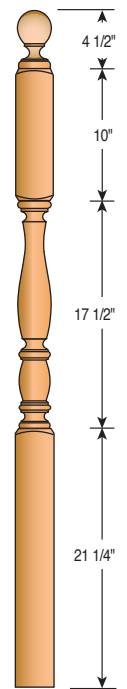

Newel Blanks

300
3" Newel Post

325
3 1/4" Newel Post
(Hemlock Only)

350
3 1/2" Newel Post

400
4" Newel Post

425
4 1/4" Newel Post

450
4 1/2" Newel Post

500
5" Newel Post

600
6" Newel Post

700
7" Newel Post

Newel Tops

AT - Acorn Top

BT - Ball Top

MT - Mushroom Top

PT - Pin Top

Classic Newels

953PT-44
3" Newel Post

953PT-48
3" Newel Post

954PT-48
3" Newel Post

954PT-59
3" Newel Post

955BT-48
3" Newel Post

955BT-54
3" Newel Post

955BT-59
3" Landing Newel

958BT-48
3" Landing Newel

958BT-54
3" Landing Newel

958BT-59
3" Landing Newel

958BTS-54
3" Landing Newel
(Short Turning)

Classic Newels

954-4PT-48 3 1/2" Newel Post
954-4PT-56 3 1/2" Newel Post
955-4BT-48 3 1/2" Newel Post
955-4BT-56 3 1/2" Newel Post
958-4BT-56 3 1/2" Newel Post
958-4BTS-56 3 1/2" Newel Post (Short Turning)