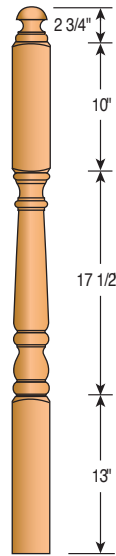

4015MTS-44
3" Landing Newel
(Short Turning)