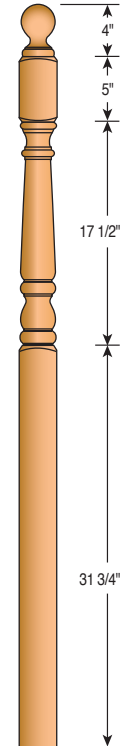

600
6" Newel Post

700
7" Newel Post

Newel Tops

AT - Acorn Top

BT - Ball Top

MT - Mushroom Top

PT - Pin Top

Classic Newels

Colonial Newels

4010PT-44 3" Newel Post
4010PT-48 3" Newel Post
4015PT-59 3" Newel Post
4013PT-44 3" Pin Newel
4010AT-48 3" Newel Post
4012AT-54 3" Newel Post

Colonial Newels

4010BT-44 3" Newel Post
4010BT-48 3" Newel Post
4012BT-54 3" Newel Post
4012BT-59 3" Newel Post
4012BT-72 3" Newel Post
4015BT-59 3" Landing Newel
4015BT13FC-59 3" Landing Newel

4012MT-72 and 4015MT-13FC-72 are also available.

4010MT-48 3" Newel Post
4012MT-54 3" Newel Post
4015MT-59 3" Newel Post
4015MT13FC-59 3" Newel Post
4010PTS-44 3" Newel Post (Short Turning)
4010PTS-48 3" Newel Post (Short Turning)
4015PTS-59 3" Newel Post (Short Turning)
4013PTS-44 3" Newel Post (Short Turning)

Colonial Newels

4012BTS-72, 4015BTS-72 and
4015BTS-13-72 are also available.

4010BTS-44
3" Newel Post
(Short Turning)

4010BTS-48
3" Newel Post
(Short Turning)

4012BTS-54
3" Newel Post
(Short Turning)

4012BTS-59
3" Newel Post
(Short Turning)