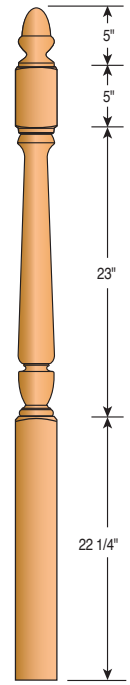

600
6" Newel Post

700
7" Newel Post

Newel Tops

AT - Acorn Top

BT - Ball Top

MT - Mushroom Top

PT - Pin Top

Classic Newels

4012MT-72 and 4015MT-13FC-72 are also available.

4010MT-48 3" Newel Post
4012MT-54 3" Newel Post
4015MT-59 3" Newel Post
4015MT13FC-59 3" Newel Post
4010PTS-44 3" Newel Post (Short Turning)
4010PTS-48 3" Newel Post (Short Turning)
4015PTS-59 3" Newel Post (Short Turning)
4013PTS-44 3" Newel Post (Short Turning)

3 1/2" Newel Post

L1#5-58

3 1/2" Newel Post

L1#6-44

3 1/2" Newel Post

L1#6-58

3 1/2" Newel Post

Sheraton Newels

3010PL-44
3 1/2" Newel Post

3010PL-48
3 1/2" Newel Post

3015PL-56
3 1/2" Newel Post

3013PL-44
3 1/2" Pin Newel

3042PL-48
3 1/2" Newel Post

3042PL-56
3 1/2" Newel Post

3042PL-72
3 1/2" Newel Post

3045PL-56
3 1/2" Landing Newel