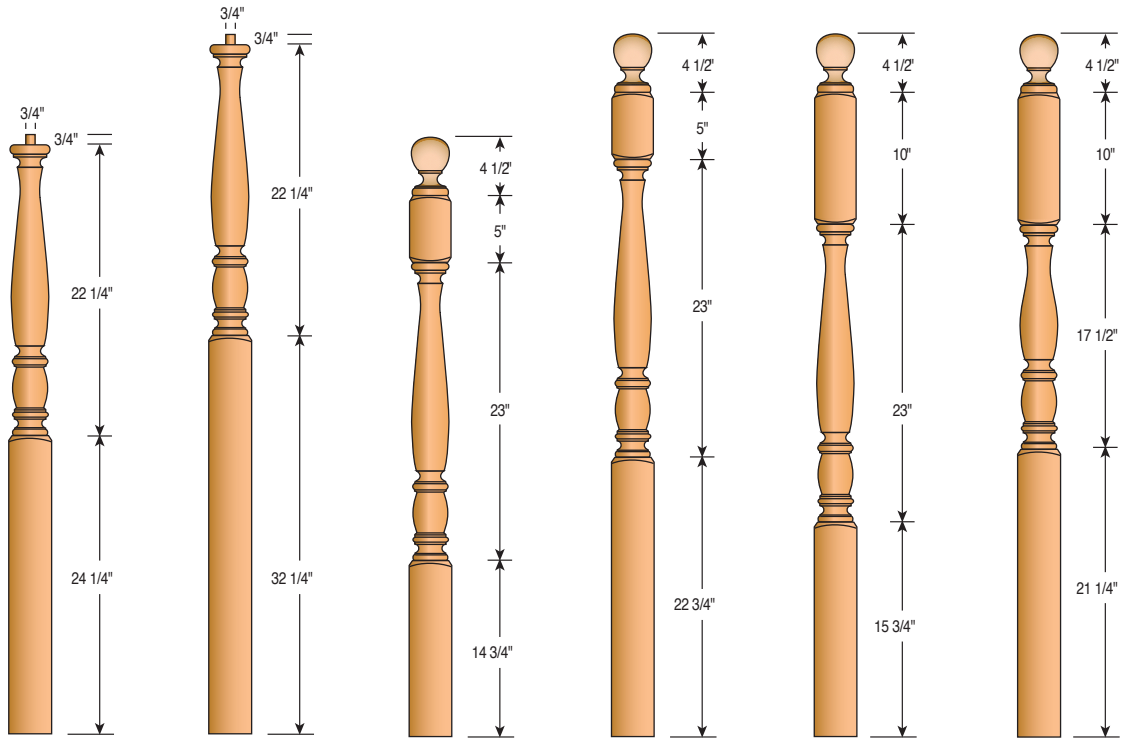

958BT-54
3" Landing Newel

958BT-59
3" Landing Newel

958BTS-54
3" Landing Newel
(Short Turning)

Classic Newels

954-4PT-48 3 1/2" Newel Post
954-4PT-56 3 1/2" Newel Post
955-4BT-48 3 1/2" Newel Post
955-4BT-56 3 1/2" Newel Post
958-4BT-56 3 1/2" Newel Post
958-4BTS-56 3 1/2" Newel Post (Short Turning)