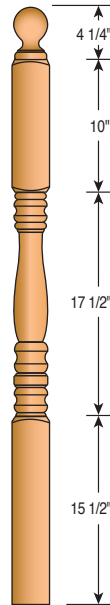

3503BT-48
3" Newel Post