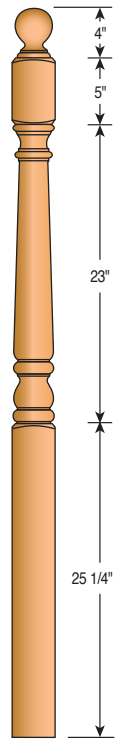

600
6" Newel Post

700
7" Newel Post

Newel Tops

AT - Acorn Top

BT - Ball Top

MT - Mushroom Top

PT - Pin Top

Classic Newels

4012MT-72 and 4015MT-13FC-72 are also available.

4010MT-48 3" Newel Post
4012MT-54 3" Newel Post
4015MT-59 3" Newel Post
4015MT13FC-59 3" Newel Post
4010PTS-44 3" Newel Post (Short Turning)
4010PTS-48 3" Newel Post (Short Turning)
4015PTS-59 3" Newel Post (Short Turning)
4013PTS-44 3" Newel Post (Short Turning)

4015MTS13FC-59
3" Landing Newel
(Short Turning)

4014PT-48
3 1/2" Newel Post

4014PT-56
3 1/2" Landing Newel

4016BT-48
3 1/2" Newel Post

4017BT-52
3 1/2" Newel Post

4017BT-58
3 1/2" Newel Post

4018BT-58
3 1/2" Landing Newel

Contemporary Newels

3004MT-48
3" Newel Post

3005MT-54
3" Newel Post

3004BT-48
3" Newel Post

3005BT-54
3" Newel Post

4004AT-48
3 1/2" Newel Post

4005AT-56
3 1/2" Newel Post

4004BT-48
3 1/2" Newel Post