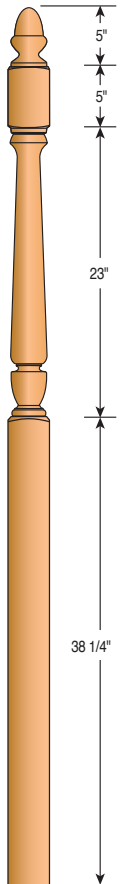

3042PL-72
3 1/2" Newel Post