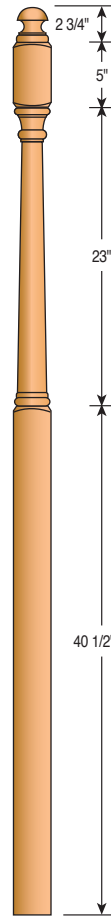

4042MT-72
3" Newel Post