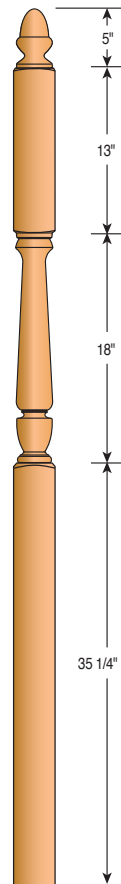

3045PL13FC-72
3 1/2" Landing Newel