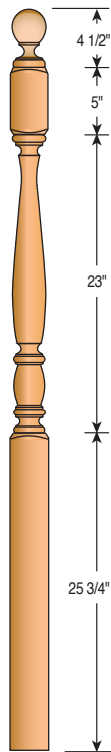

600
6" Newel Post

700
7" Newel Post

Newel Tops

AT - Acorn Top

BT - Ball Top

MT - Mushroom Top

PT - Pin Top

Classic Newels

953PT-44
3" Newel Post

953PT-48
3" Newel Post

954PT-48
3" Newel Post

954PT-59
3" Newel Post

955BT-48
3" Newel Post

955BT-54
3" Newel Post

955BT-59
3" Landing Newel

958BT-48
3" Landing Newel

958BT-54
3" Landing Newel

958BT-59
3" Landing Newel

958BTS-54
3" Landing Newel
(Short Turning)

Classic Newels

954-4PT-48 3 1/2" Newel Post
954-4PT-56 3 1/2" Newel Post
955-4BT-48 3 1/2" Newel Post
955-4BT-56 3 1/2" Newel Post
958-4BT-56 3 1/2" Newel Post
958-4BTS-56 3 1/2" Newel Post (Short Turning)

4012MT-72 and 4015MT-13FC-72 are also available.

4010MT-48 3" Newel Post
4012MT-54 3" Newel Post
4015MT-59 3" Newel Post
4015MT13FC-59 3" Newel Post
4010PTS-44 3" Newel Post (Short Turning)
4010PTS-48 3" Newel Post (Short Turning)
4015PTS-59 3" Newel Post (Short Turning)
4013PTS-44 3" Newel Post (Short Turning)