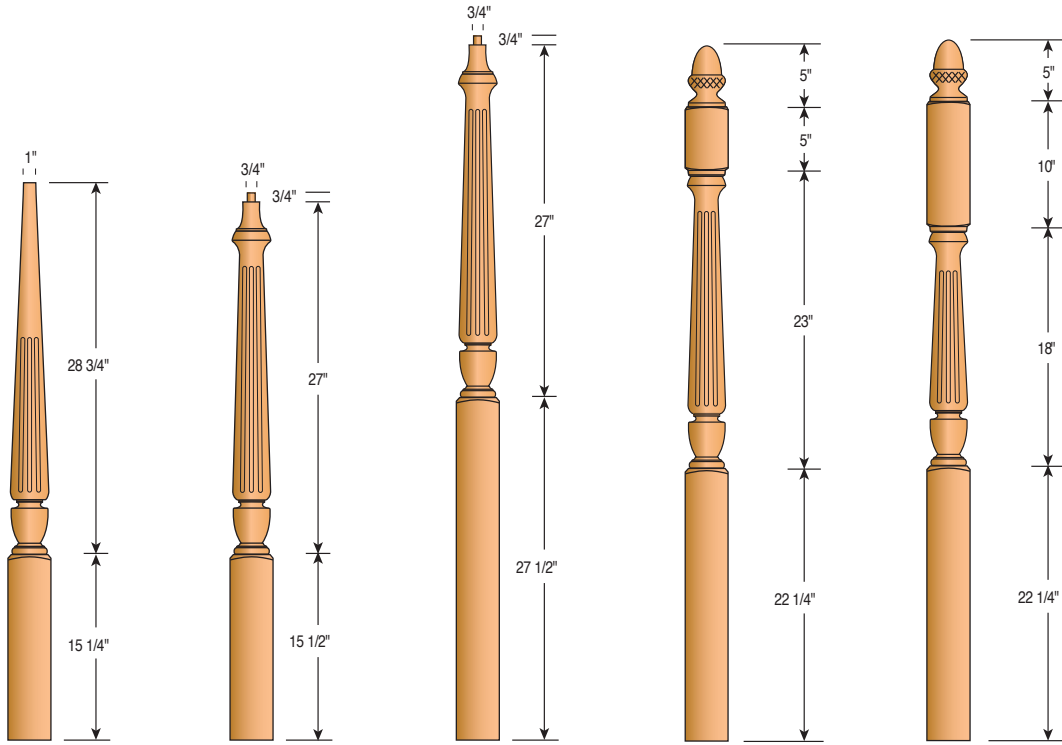

3 1/2" Newel Post

L1#5-58

3 1/2" Newel Post

L1#6-44

3 1/2" Newel Post

L1#6-58

3 1/2" Newel Post

Sheraton Newels

3010PL-44
3 1/2" Newel Post

3010PL-48
3 1/2" Newel Post

3015PL-56
3 1/2" Newel Post

3013PL-44
3 1/2" Pin Newel

3042PL-48
3 1/2" Newel Post

3042PL-56
3 1/2" Newel Post

3042PL-72
3 1/2" Newel Post

3045PL-56
3 1/2" Landing Newel

3045PL-58
3 1/2" Landing Newel

3045PL13FC-72
3 1/2" Landing Newel

3045PL-72
3 1/2" Landing Newel

3042BT-48
3 1/2" Newel Post

3042BT-56
3 1/2" Newel Post

Sheraton Flute Newels

3013F-44
3 1/2" Pin Newel

3010F-44
3 1/2" Newel Post

3015F-56
3 1/2" Newel Post

3042F-56
3 1/2" Newel Post

3045F-56
3 1/2" Landing Newel

Sheraton Twist Newels

3013T-44
3 1/2" Pin Newel

3010T-44
3 1/2" Newel Post

3015T-56
3 1/2" Newel Post

3042T-56
3 1/2" Newel Post