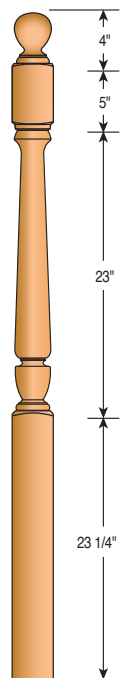

600
6" Newel Post

700
7" Newel Post

Newel Tops

AT - Acorn Top

BT - Ball Top

MT - Mushroom Top

PT - Pin Top

Classic Newels

4012MT-72 and 4015MT-13FC-72 are also available.

4010MT-48 3" Newel Post
4012MT-54 3" Newel Post
4015MT-59 3" Newel Post
4015MT13FC-59 3" Newel Post
4010PTS-44 3" Newel Post (Short Turning)
4010PTS-48 3" Newel Post (Short Turning)
4015PTS-59 3" Newel Post (Short Turning)
4013PTS-44 3" Newel Post (Short Turning)

Sandalwood Newels

L1#2-52

3 1/2" Newel Post

L1#2-56

3 1/2" Newel Post

L1#2-58

3 1/2" Newel Post

L1#5-48

3045PL-58
3 1/2" Landing Newel

3045PL13FC-72
3 1/2" Landing Newel

3045PL-72
3 1/2" Landing Newel

3042BT-48
3 1/2" Newel Post

3042BT-56
3 1/2" Newel Post

Sheraton Flute Newels

3013F-44
3 1/2" Pin Newel

3010F-44
3 1/2" Newel Post