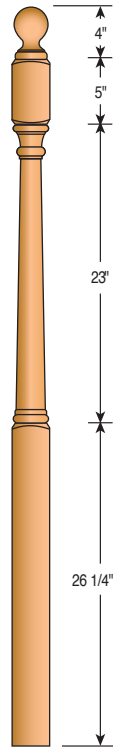

4042BT-59
3" Newel Post