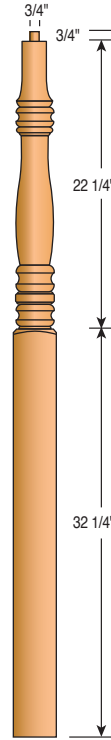

4515PT-56
3 1/2" Newel Post