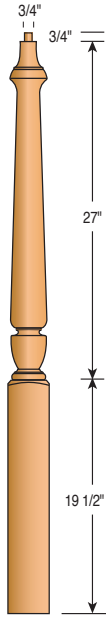

3010PL-48
3 1/2" Newel Post