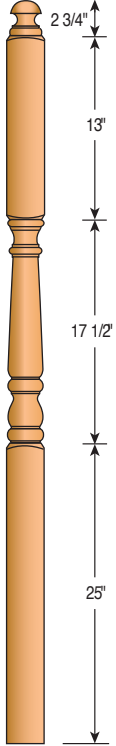

600
6" Newel Post

700
7" Newel Post

Newel Tops

AT - Acorn Top

BT - Ball Top

MT - Mushroom Top

PT - Pin Top

Classic Newels

4012MT-72 and 4015MT-13FC-72 are also available.

4010MT-48 3" Newel Post
4012MT-54 3" Newel Post
4015MT-59 3" Newel Post
4015MT13FC-59 3" Newel Post
4010PTS-44 3" Newel Post (Short Turning)
4010PTS-48 3" Newel Post (Short Turning)
4015PTS-59 3" Newel Post (Short Turning)
4013PTS-44 3" Newel Post (Short Turning)

4015BTS-44
3" Landing Newel
(Short Turning)

4015BTS-59
3" Landing Newel
(Short Turning)

4015BTS13FC-44
3" Landing Newel
(Short Turning)

4015BTS13FC-48
3" Landing Newel
(Short Turning)

4015BTS-13FC
3" Landing Newel
(Short Turning)

Colonial Newels

4012MTS-72 and 4015MTS-13FC-72 are also available.

4010MTS-48
3" Landing Newel
(Short Turning)

4012MTS-54
3" Landing Newel
(Short Turning)

4015MTS-44
3" Landing Newel
(Short Turning)

4015MTS-59
3" Landing Newel
(Short Turning)