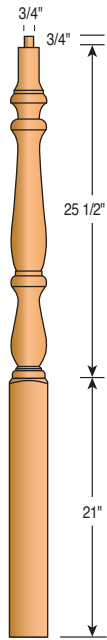

600
6" Newel Post

700
7" Newel Post

Newel Tops

AT - Acorn Top

BT - Ball Top

MT - Mushroom Top

PT - Pin Top

Classic Newels

958BT-54
3" Landing Newel

958BT-59
3" Landing Newel

958BTS-54
3" Landing Newel
(Short Turning)

Classic Newels

954-4PT-48 3 1/2" Newel Post
954-4PT-56 3 1/2" Newel Post
955-4BT-48 3 1/2" Newel Post
955-4BT-56 3 1/2" Newel Post
958-4BT-56 3 1/2" Newel Post
958-4BTS-56 3 1/2" Newel Post (Short Turning)

4012MT-72 and 4015MT-13FC-72 are also available.

4010MT-48 3" Newel Post
4012MT-54 3" Newel Post
4015MT-59 3" Newel Post
4015MT13FC-59 3" Newel Post
4010PTS-44 3" Newel Post (Short Turning)
4010PTS-48 3" Newel Post (Short Turning)
4015PTS-59 3" Newel Post (Short Turning)
4013PTS-44 3" Newel Post (Short Turning)

1030PT-48
3" Newel Post

1030PT-59
3" Newel Post

1015PT-48
3 1/2" Newel Post

1030BT-48
3" Newel Post

1030BT-54
3" Newel Post

1030BT-59
3" Newel Post

1015BT-48
3 1/2" Newel Post

1015BT-56
3 1/2" Newel Post