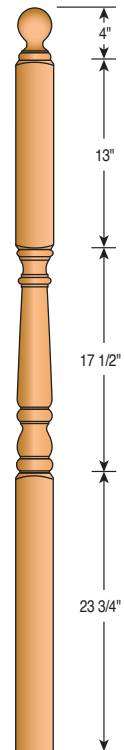

600
6" Newel Post

700
7" Newel Post

Newel Tops

AT - Acorn Top

BT - Ball Top

MT - Mushroom Top

PT - Pin Top

Classic Newels

4012MT-72 and 4015MT-13FC-72 are also available.

4010MT-48 3" Newel Post
4012MT-54 3" Newel Post
4015MT-59 3" Newel Post
4015MT13FC-59 3" Newel Post
4010PTS-44 3" Newel Post (Short Turning)
4010PTS-48 3" Newel Post (Short Turning)
4015PTS-59 3" Newel Post (Short Turning)
4013PTS-44 3" Newel Post (Short Turning)

Colonial Newels

4012BTS-72, 4015BTS-72 and
4015BTS-13-72 are also available.

4010BTS-44
3" Newel Post
(Short Turning)

4010BTS-48
3" Newel Post
(Short Turning)

4012BTS-54
3" Newel Post
(Short Turning)

4012BTS-59
3" Newel Post
(Short Turning)

4015BTS-44
3" Landing Newel
(Short Turning)

4015BTS-59
3" Landing Newel
(Short Turning)

4015BTS13FC-44
3" Landing Newel
(Short Turning)

4015BTS13FC-48
3" Landing Newel
(Short Turning)

4015BTS-13FC
3" Landing Newel
(Short Turning)