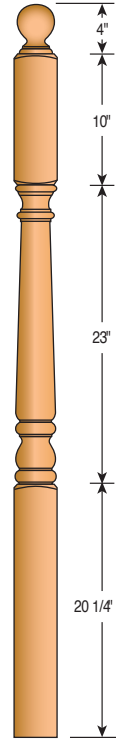

600
6" Newel Post

700
7" Newel Post

Newel Tops

AT - Acorn Top

BT - Ball Top

MT - Mushroom Top

PT - Pin Top

Classic Newels

4012MT-72 and 4015MT-13FC-72 are also available.

4010MT-48 3" Newel Post
4012MT-54 3" Newel Post
4015MT-59 3" Newel Post
4015MT13FC-59 3" Newel Post
4010PTS-44 3" Newel Post (Short Turning)
4010PTS-48 3" Newel Post (Short Turning)
4015PTS-59 3" Newel Post (Short Turning)
4013PTS-44 3" Newel Post (Short Turning)

4015MTS13FC-59
3" Landing Newel
(Short Turning)

4014PT-48
3 1/2" Newel Post

4014PT-56
3 1/2" Landing Newel

4016BT-48
3 1/2" Newel Post

4017BT-52
3 1/2" Newel Post

4017BT-58
3 1/2" Newel Post

4018BT-58
3 1/2" Landing Newel

Contemporary Newels

3004MT-48
3" Newel Post

3005MT-54
3" Newel Post

3004BT-48
3" Newel Post

3005BT-54
3" Newel Post

4004AT-48
3 1/2" Newel Post

4005AT-56
3 1/2" Newel Post

4004BT-48
3 1/2" Newel Post