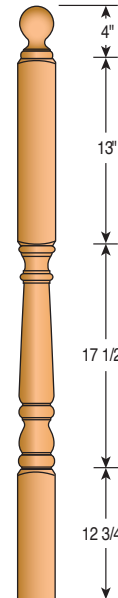

4015BTS13FC-48
3" Landing Newel
(Short Turning)