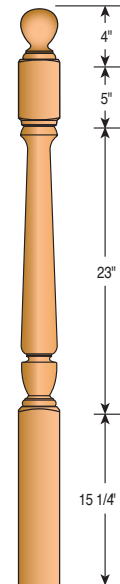

3042BT-48
3 1/2" Newel Post