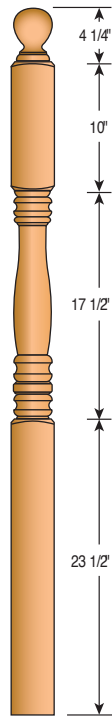

600
6" Newel Post

700
7" Newel Post

Newel Tops

AT - Acorn Top

BT - Ball Top

MT - Mushroom Top

PT - Pin Top

Classic Newels

958BT-54
3" Landing Newel

958BT-59
3" Landing Newel

958BTS-54
3" Landing Newel
(Short Turning)

Classic Newels

954-4PT-48 3 1/2" Newel Post
954-4PT-56 3 1/2" Newel Post
955-4BT-48 3 1/2" Newel Post
955-4BT-56 3 1/2" Newel Post
958-4BT-56 3 1/2" Newel Post
958-4BTS-56 3 1/2" Newel Post (Short Turning)

4012MT-72 and 4015MT-13FC-72 are also available.

4010MT-48 3" Newel Post
4012MT-54 3" Newel Post
4015MT-59 3" Newel Post
4015MT13FC-59 3" Newel Post
4010PTS-44 3" Newel Post (Short Turning)
4010PTS-48 3" Newel Post (Short Turning)
4015PTS-59 3" Newel Post (Short Turning)
4013PTS-44 3" Newel Post (Short Turning)

4500PT-48
3 1/2" Newel Post

4515PT-56
3 1/2" Newel Post

4500BT-48
3 1/2" Newel Post

4500BT-56
3 1/2" Newel Post

4500BT-58
3 1/2" Newel Post

4500BT-72
3 1/2" Newel Post

Hampton Newels

4503BT-48
3 1/2" Landing Newel