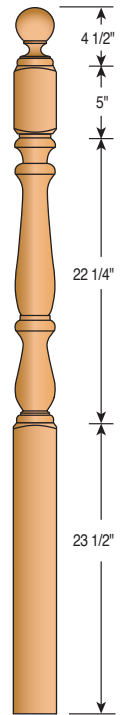

600
6" Newel Post

700
7" Newel Post

Newel Tops

AT - Acorn Top

BT - Ball Top

MT - Mushroom Top

PT - Pin Top

Classic Newels

4012MT-72 and 4015MT-13FC-72 are also available.

4010MT-48 3" Newel Post
4012MT-54 3" Newel Post
4015MT-59 3" Newel Post
4015MT13FC-59 3" Newel Post
4010PTS-44 3" Newel Post (Short Turning)
4010PTS-48 3" Newel Post (Short Turning)
4015PTS-59 3" Newel Post (Short Turning)
4013PTS-44 3" Newel Post (Short Turning)

1030PT-48
3" Newel Post

1030PT-59
3" Newel Post

1015PT-48
3 1/2" Newel Post

1030BT-48
3" Newel Post

1030BT-54
3" Newel Post

1030BT-59
3" Newel Post

1015BT-48
3 1/2" Newel Post

1015BT-56
3 1/2" Newel Post

Sandalwood Newels

L1#2-52

3 1/2" Newel Post

L1#2-56

3 1/2" Newel Post

L1#2-58

3 1/2" Newel Post

L1#5-48