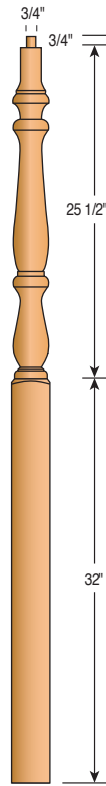

1030PT-59
3" Newel Post