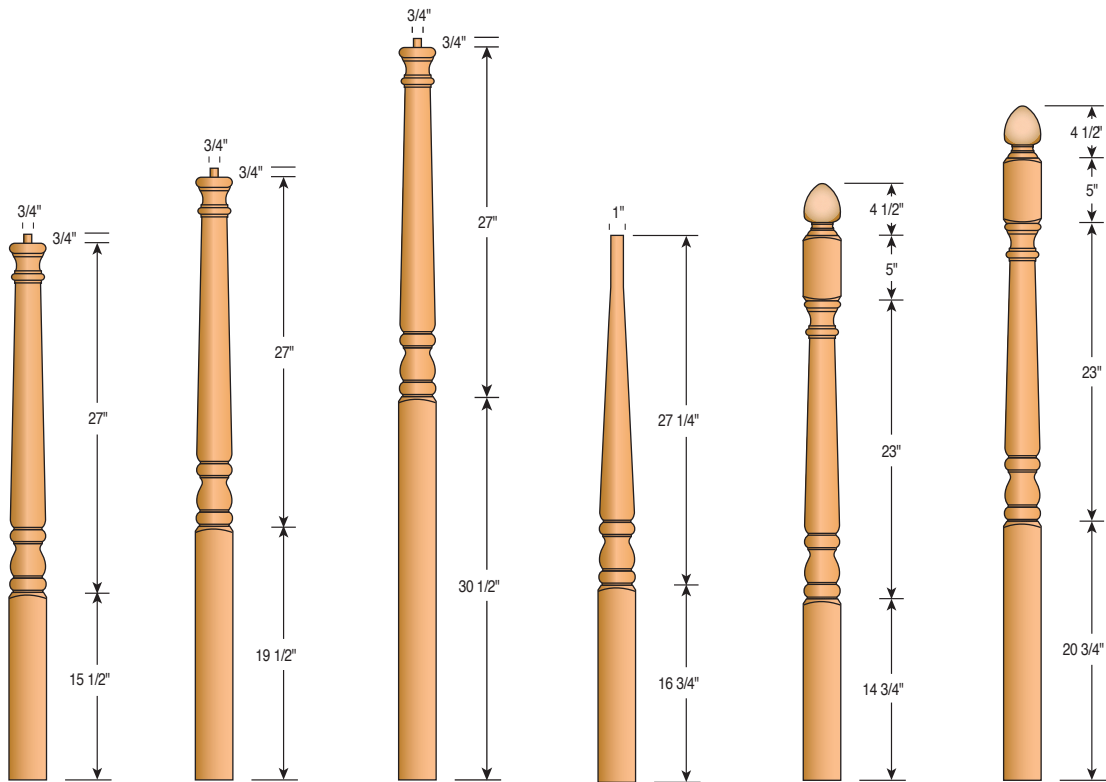

Colonial Newels

4010PT-44 3" Newel Post
4010PT-48 3" Newel Post
4015PT-59 3" Newel Post
4013PT-44 3" Pin Newel
4010AT-48 3" Newel Post
4012AT-54 3" Newel Post