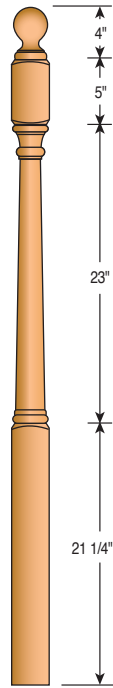

4042BT-54
3" Newel Post