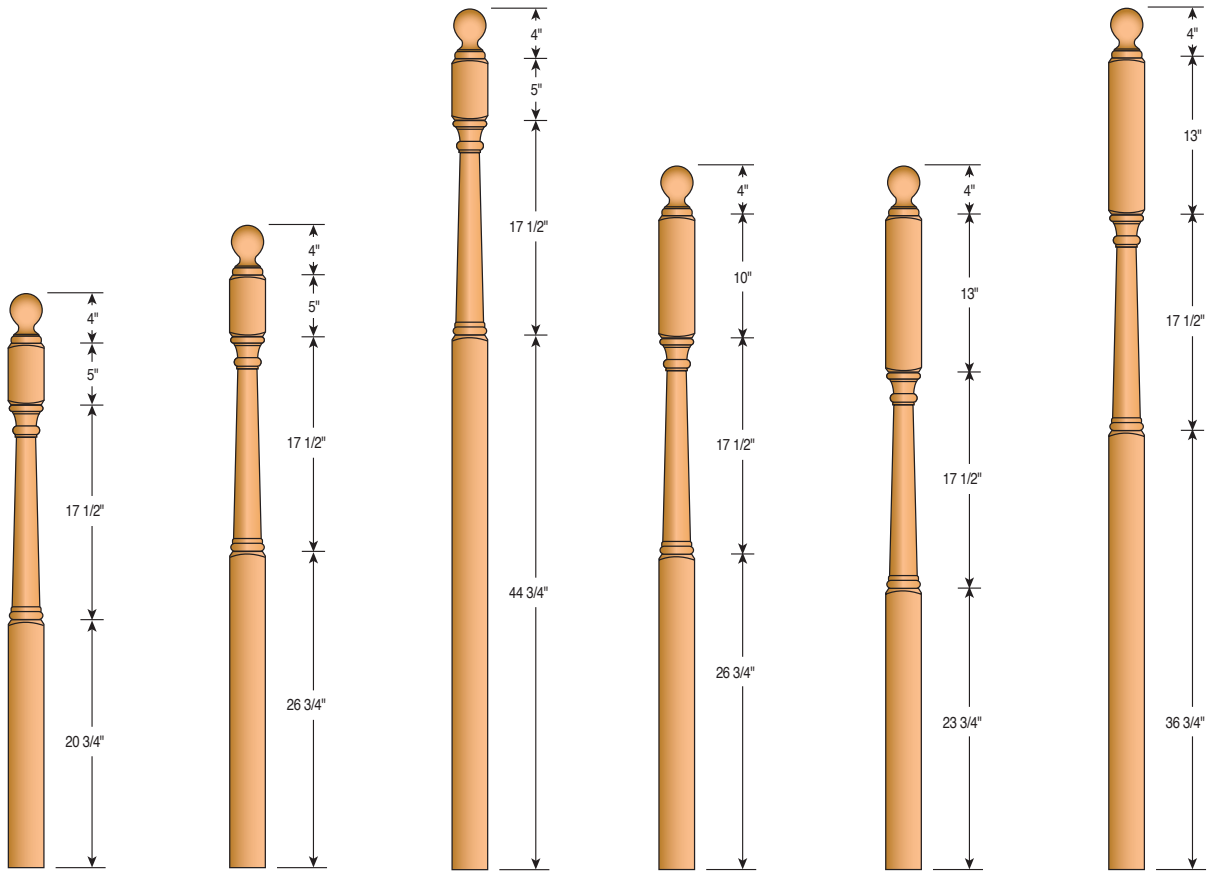

3045T-56
3 1/2" Landing Newel

Tradewinds Newels

L2#2-52
3 1/2" Newel Post

L2#2-56
3 1/2" Newel Post

L2#2-58
3 1/2" Newel Post

L2#5-48
3 1/2" Newel Post

L2#5-58
3 1/2" Newel Post

L2#6-44
3 1/2" Newel Post

L2#6-58
3 1/2" Newel Post

Traditional Newels

4042BT-72 is also available.

4040BT-48
3" Newel Post

4042BT-54
3" Newel Post

4042BT-59
3" Newel Post

4045BT-59
3" Landing Newel

4040MT-48
3" Newel Post

4042MT-54
3" Newel Post

4042MT-59
3" Newel Post

4042MT-72
3" Newel Post

4045MT-59
3" Landing Newel

Traditional Newels

4040BTS-48
3" Newel Post

4042BTS-54
3" Newel Post

4042BTS-72
3" Newel Post

4045BTS-59
3" Landing Newel

4045BTS13FC-59
3" Landing Newel

4045BTS13FC-72
3" Landing Newel

4042MTS-72 and 4045MTS-13-72 are also available.

4040MTS-48
3" Newel Post

4042MTS-54
3" Newel Post

4045MTS-59
3" Landing Newel