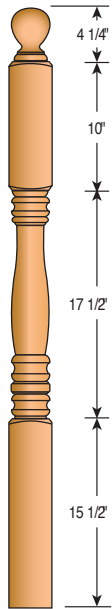

Newel Blanks

300
3" Newel Post

325
3 1/4" Newel Post
(Hemlock Only)

350
3 1/2" Newel Post

400
4" Newel Post

425
4 1/4" Newel Post

450
4 1/2" Newel Post

500
5" Newel Post

600
6" Newel Post

700
7" Newel Post

Newel Tops

AT - Acorn Top

BT - Ball Top

MT - Mushroom Top

PT - Pin Top

Classic Newels

4012MT-72 and 4015MT-13FC-72 are also available.

4010MT-48 3" Newel Post
4012MT-54 3" Newel Post
4015MT-59 3" Newel Post
4015MT13FC-59 3" Newel Post
4010PTS-44 3" Newel Post (Short Turning)
4010PTS-48 3" Newel Post (Short Turning)
4015PTS-59 3" Newel Post (Short Turning)
4013PTS-44 3" Newel Post (Short Turning)

4500PT-48
3 1/2" Newel Post

4515PT-56
3 1/2" Newel Post

4500BT-48
3 1/2" Newel Post

4500BT-56
3 1/2" Newel Post

4500BT-58
3 1/2" Newel Post

4500BT-72
3 1/2" Newel Post

Hampton Newels

4503BT-48
3 1/2" Landing Newel