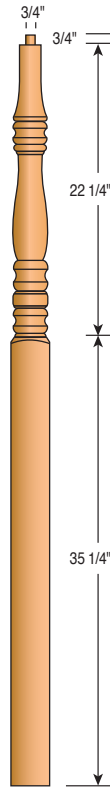

600
6" Newel Post

700
7" Newel Post

Newel Tops

AT - Acorn Top

BT - Ball Top

MT - Mushroom Top

PT - Pin Top

Classic Newels

4012MT-72 and 4015MT-13FC-72 are also available.

4010MT-48 3" Newel Post
4012MT-54 3" Newel Post
4015MT-59 3" Newel Post
4015MT13FC-59 3" Newel Post
4010PTS-44 3" Newel Post (Short Turning)
4010PTS-48 3" Newel Post (Short Turning)
4015PTS-59 3" Newel Post (Short Turning)
4013PTS-44 3" Newel Post (Short Turning)

Contemporary Newels

3004MT-48
3" Newel Post

3005MT-54
3" Newel Post

3004BT-48
3" Newel Post

3005BT-54
3" Newel Post

4004AT-48
3 1/2" Newel Post

4005AT-56
3 1/2" Newel Post

4004BT-48
3 1/2" Newel Post

4005BT-56
3 1/2" Newel Post

Hampton Newels

3500PT-44
3" Newel Post

3515PT-54
3" Newel Post

3515PT-59
3" Newel Post

3513PT-44
3" Pin Newel

3500BT-44
3" Newel Post

3500BT-48
3" Newel Post