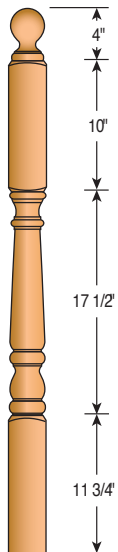

600
6" Newel Post

700
7" Newel Post

Newel Tops

AT - Acorn Top

BT - Ball Top

MT - Mushroom Top

PT - Pin Top

Classic Newels

4012MT-72 and 4015MT-13FC-72 are also available.

4010MT-48 3" Newel Post
4012MT-54 3" Newel Post
4015MT-59 3" Newel Post
4015MT13FC-59 3" Newel Post
4010PTS-44 3" Newel Post (Short Turning)
4010PTS-48 3" Newel Post (Short Turning)
4015PTS-59 3" Newel Post (Short Turning)
4013PTS-44 3" Newel Post (Short Turning)

Colonial Newels

4012BTS-72, 4015BTS-72 and
4015BTS-13-72 are also available.

4010BTS-44
3" Newel Post
(Short Turning)

4010BTS-48
3" Newel Post
(Short Turning)

4012BTS-54
3" Newel Post
(Short Turning)

4012BTS-59
3" Newel Post
(Short Turning)

4015BTS-44
3" Landing Newel
(Short Turning)

4015BTS-59
3" Landing Newel
(Short Turning)

4015BTS13FC-44
3" Landing Newel
(Short Turning)

4015BTS13FC-48
3" Landing Newel
(Short Turning)

4015BTS-13FC
3" Landing Newel
(Short Turning)