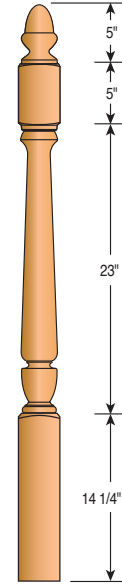

600
6" Newel Post

700
7" Newel Post

Newel Tops

AT - Acorn Top

BT - Ball Top

MT - Mushroom Top

PT - Pin Top

Classic Newels

4012MT-72 and 4015MT-13FC-72 are also available.

4010MT-48 3" Newel Post
4012MT-54 3" Newel Post
4015MT-59 3" Newel Post
4015MT13FC-59 3" Newel Post
4010PTS-44 3" Newel Post (Short Turning)
4010PTS-48 3" Newel Post (Short Turning)
4015PTS-59 3" Newel Post (Short Turning)
4013PTS-44 3" Newel Post (Short Turning)

3 1/2" Newel Post

L1#5-58

3 1/2" Newel Post

L1#6-44

3 1/2" Newel Post

L1#6-58

3 1/2" Newel Post

Sheraton Newels

3010PL-44
3 1/2" Newel Post

3010PL-48
3 1/2" Newel Post

3015PL-56
3 1/2" Newel Post

3013PL-44
3 1/2" Pin Newel

3042PL-48
3 1/2" Newel Post

3042PL-56
3 1/2" Newel Post

3042PL-72
3 1/2" Newel Post

3045PL-56
3 1/2" Landing Newel