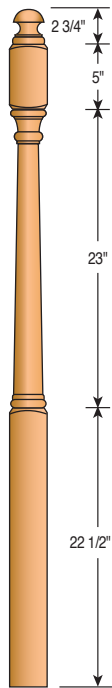

4042MT-54
3" Newel Post