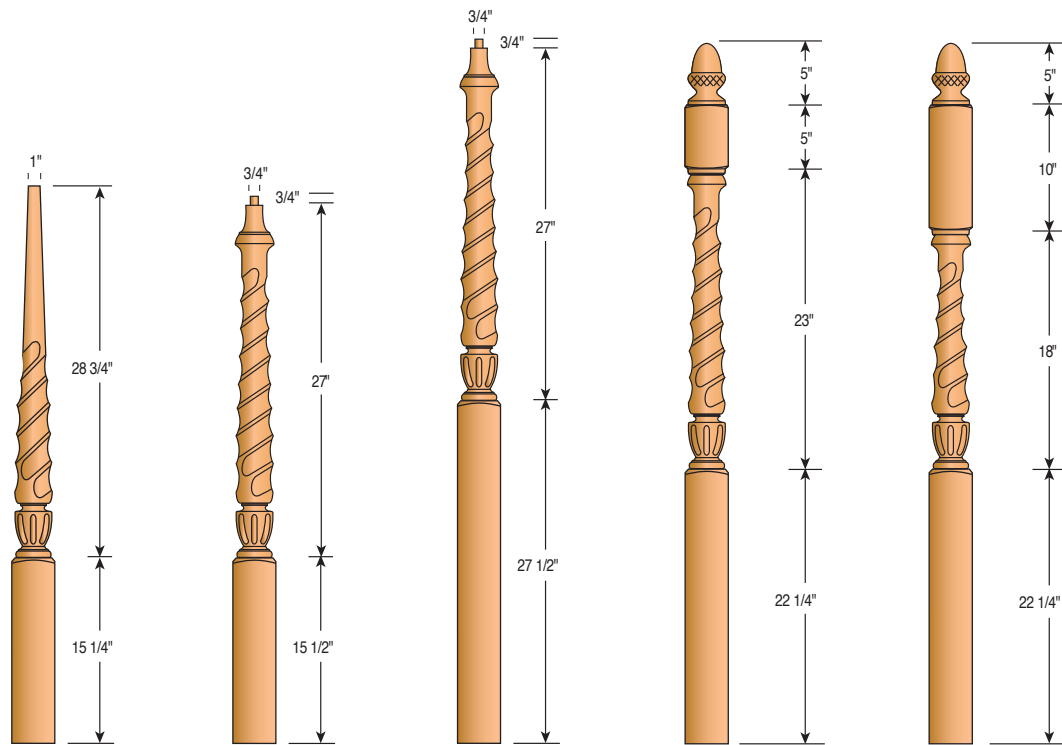

3 1/2" Newel Post

L1#5-58

3 1/2" Newel Post

L1#6-44

3 1/2" Newel Post

L1#6-58

3 1/2" Newel Post

Sheraton Newels

3010PL-44
3 1/2" Newel Post

3010PL-48
3 1/2" Newel Post

3015PL-56
3 1/2" Newel Post

3013PL-44
3 1/2" Pin Newel

3042PL-48
3 1/2" Newel Post

3042PL-56
3 1/2" Newel Post

3042PL-72
3 1/2" Newel Post

3045PL-56
3 1/2" Landing Newel

3045PL-58
3 1/2" Landing Newel

3045PL13FC-72
3 1/2" Landing Newel

3045PL-72
3 1/2" Landing Newel

3042BT-48
3 1/2" Newel Post

3042BT-56
3 1/2" Newel Post

Sheraton Flute Newels

3013F-44
3 1/2" Pin Newel

3010F-44
3 1/2" Newel Post

3015F-56
3 1/2" Newel Post

3042F-56
3 1/2" Newel Post

3045F-56
3 1/2" Landing Newel

Sheraton Twist Newels

3013T-44
3 1/2" Pin Newel

3010T-44
3 1/2" Newel Post

3015T-56
3 1/2" Newel Post

3042T-56
3 1/2" Newel Post