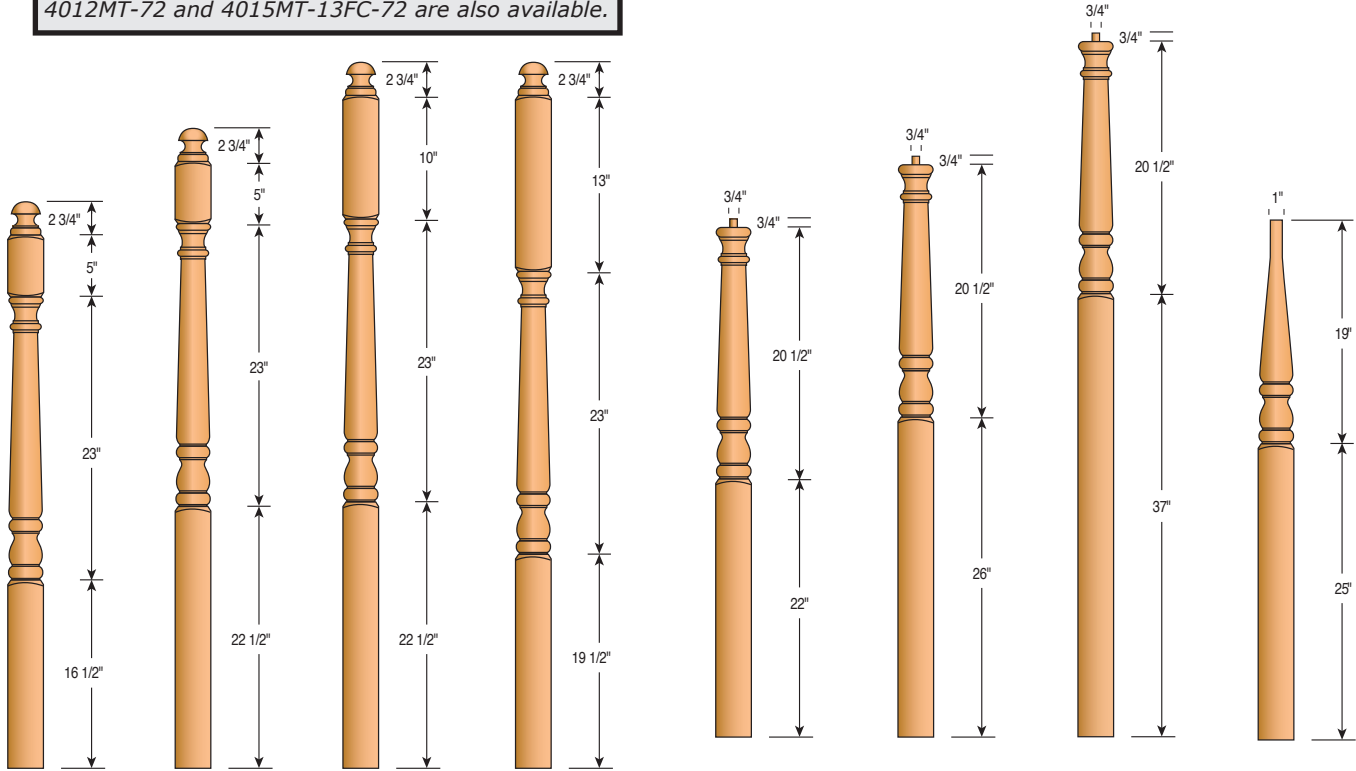

4012MT-72 and 4015MT-13FC-72 are also available.

4010MT-48 3" Newel Post
4012MT-54 3" Newel Post
4015MT-59 3" Newel Post
4015MT13FC-59 3" Newel Post
4010PTS-44 3" Newel Post (Short Turning)
4010PTS-48 3" Newel Post (Short Turning)
4015PTS-59 3" Newel Post (Short Turning)
4013PTS-44 3" Newel Post (Short Turning)