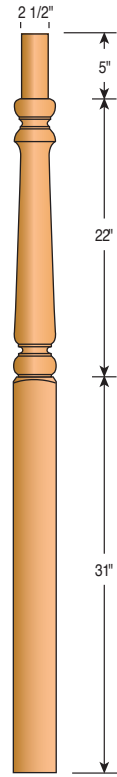

600
6" Newel Post

700
7" Newel Post

Newel Tops

AT - Acorn Top

BT - Ball Top

MT - Mushroom Top

PT - Pin Top

Classic Newels

4012MT-72 and 4015MT-13FC-72 are also available.

4010MT-48 3" Newel Post
4012MT-54 3" Newel Post
4015MT-59 3" Newel Post
4015MT13FC-59 3" Newel Post
4010PTS-44 3" Newel Post (Short Turning)
4010PTS-48 3" Newel Post (Short Turning)
4015PTS-59 3" Newel Post (Short Turning)
4013PTS-44 3" Newel Post (Short Turning)

Colonial Newels

4012BTS-72, 4015BTS-72 and
4015BTS-13-72 are also available.

4010BTS-44
3" Newel Post
(Short Turning)

4010BTS-48
3" Newel Post
(Short Turning)

4012BTS-54
3" Newel Post
(Short Turning)

4012BTS-59
3" Newel Post
(Short Turning)

3 1/2" Newel Post

L1#5-58

3 1/2" Newel Post

L1#6-44

3 1/2" Newel Post

L1#6-58

3 1/2" Newel Post

Sheraton Newels