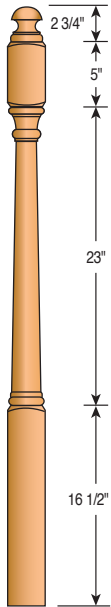

Newel Blanks

300
3" Newel Post

325
3 1/4" Newel Post
(Hemlock Only)

350
3 1/2" Newel Post

400
4" Newel Post

425
4 1/4" Newel Post

450
4 1/2" Newel Post

500
5" Newel Post

600
6" Newel Post

700
7" Newel Post

Newel Tops

AT - Acorn Top

BT - Ball Top

MT - Mushroom Top

PT - Pin Top

Classic Newels

4012MT-72 and 4015MT-13FC-72 are also available.

4010MT-48 3" Newel Post
4012MT-54 3" Newel Post
4015MT-59 3" Newel Post
4015MT13FC-59 3" Newel Post
4010PTS-44 3" Newel Post (Short Turning)
4010PTS-48 3" Newel Post (Short Turning)
4015PTS-59 3" Newel Post (Short Turning)
4013PTS-44 3" Newel Post (Short Turning)

L2#6-58
3 1/2" Newel Post

Traditional Newels

4042BT-72 is also available.

4040BT-48
3" Newel Post

4042BT-54
3" Newel Post

4042BT-59
3" Newel Post

4045BT-59
3" Landing Newel

4040MT-48
3" Newel Post