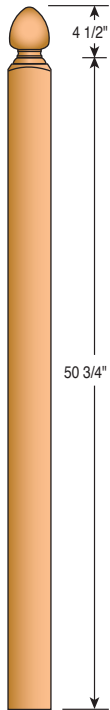

600
6" Newel Post

700
7" Newel Post

Newel Tops

AT - Acorn Top

BT - Ball Top

MT - Mushroom Top

PT - Pin Top

Classic Newels

958BT-54
3" Landing Newel

958BT-59
3" Landing Newel

958BTS-54
3" Landing Newel
(Short Turning)

Classic Newels

954-4PT-48 3 1/2" Newel Post
954-4PT-56 3 1/2" Newel Post
955-4BT-48 3 1/2" Newel Post
955-4BT-56 3 1/2" Newel Post
958-4BT-56 3 1/2" Newel Post
958-4BTS-56 3 1/2" Newel Post (Short Turning)

4012MT-72 and 4015MT-13FC-72 are also available.

4010MT-48 3" Newel Post
4012MT-54 3" Newel Post
4015MT-59 3" Newel Post
4015MT13FC-59 3" Newel Post
4010PTS-44 3" Newel Post (Short Turning)
4010PTS-48 3" Newel Post (Short Turning)
4015PTS-59 3" Newel Post (Short Turning)
4013PTS-44 3" Newel Post (Short Turning)

Contemporary Newels

3004MT-48
3" Newel Post

3005MT-54
3" Newel Post

3004BT-48
3" Newel Post

3005BT-54
3" Newel Post

4004AT-48
3 1/2" Newel Post

4005AT-56
3 1/2" Newel Post

4004BT-48
3 1/2" Newel Post