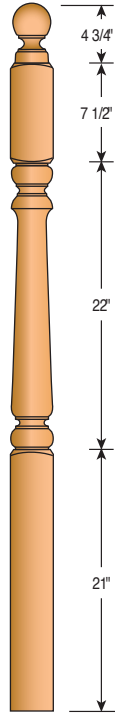

600
6" Newel Post

700
7" Newel Post

Newel Tops

AT - Acorn Top

BT - Ball Top

MT - Mushroom Top

PT - Pin Top

Classic Newels

4012MT-72 and 4015MT-13FC-72 are also available.

4010MT-48 3" Newel Post
4012MT-54 3" Newel Post
4015MT-59 3" Newel Post
4015MT13FC-59 3" Newel Post
4010PTS-44 3" Newel Post (Short Turning)
4010PTS-48 3" Newel Post (Short Turning)
4015PTS-59 3" Newel Post (Short Turning)
4013PTS-44 3" Newel Post (Short Turning)

1030PT-48
3" Newel Post

1030PT-59
3" Newel Post

1015PT-48
3 1/2" Newel Post

1030BT-48
3" Newel Post

1030BT-54
3" Newel Post

1030BT-59
3" Newel Post

1015BT-48
3 1/2" Newel Post

1015BT-56
3 1/2" Newel Post

Sandalwood Newels

L1#2-52

3 1/2" Newel Post

L1#2-56

3 1/2" Newel Post

L1#2-58

3 1/2" Newel Post

L1#5-48