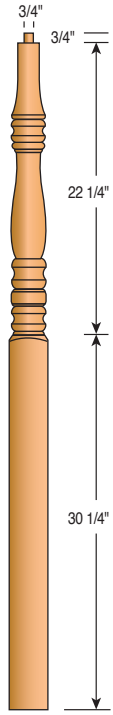

3515PT-54
3" Newel Post