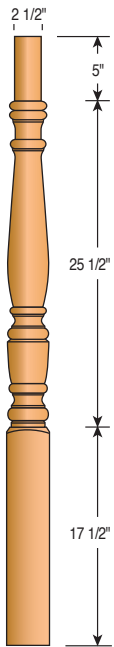

L2#5-48
3 1/2" Newel Post