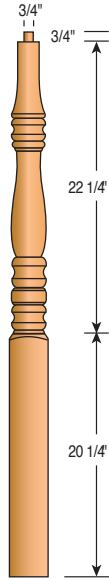

600
6" Newel Post

700
7" Newel Post

Newel Tops

AT - Acorn Top

BT - Ball Top

MT - Mushroom Top

PT - Pin Top

Classic Newels

4012MT-72 and 4015MT-13FC-72 are also available.

4010MT-48 3" Newel Post
4012MT-54 3" Newel Post
4015MT-59 3" Newel Post
4015MT13FC-59 3" Newel Post
4010PTS-44 3" Newel Post (Short Turning)
4010PTS-48 3" Newel Post (Short Turning)
4015PTS-59 3" Newel Post (Short Turning)
4013PTS-44 3" Newel Post (Short Turning)

Contemporary Newels

3004MT-48
3" Newel Post

3005MT-54
3" Newel Post

3004BT-48
3" Newel Post

3005BT-54
3" Newel Post

4004AT-48
3 1/2" Newel Post

4005AT-56
3 1/2" Newel Post

4004BT-48
3 1/2" Newel Post

4005BT-56
3 1/2" Newel Post

Hampton Newels

3500PT-44
3" Newel Post

3515PT-54
3" Newel Post

3515PT-59
3" Newel Post

3513PT-44
3" Pin Newel

3500BT-44
3" Newel Post

3500BT-48
3" Newel Post