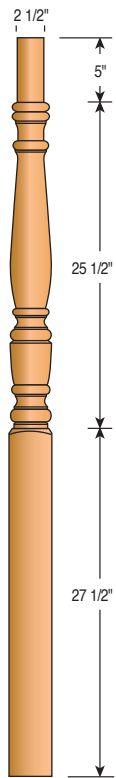

L2#5-58
3 1/2" Newel Post