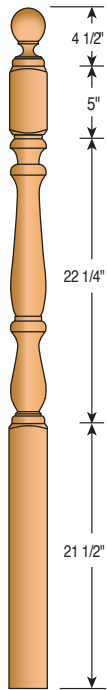

600
6" Newel Post

700
7" Newel Post

Newel Tops

AT - Acorn Top

BT - Ball Top

MT - Mushroom Top

PT - Pin Top

Classic Newels

958BT-54
3" Landing Newel

958BT-59
3" Landing Newel

958BTS-54
3" Landing Newel
(Short Turning)

Classic Newels

954-4PT-48 3 1/2" Newel Post
954-4PT-56 3 1/2" Newel Post
955-4BT-48 3 1/2" Newel Post
955-4BT-56 3 1/2" Newel Post
958-4BT-56 3 1/2" Newel Post
958-4BTS-56 3 1/2" Newel Post (Short Turning)

4012MT-72 and 4015MT-13FC-72 are also available.

4010MT-48 3" Newel Post
4012MT-54 3" Newel Post
4015MT-59 3" Newel Post
4015MT13FC-59 3" Newel Post
4010PTS-44 3" Newel Post (Short Turning)
4010PTS-48 3" Newel Post (Short Turning)
4015PTS-59 3" Newel Post (Short Turning)
4013PTS-44 3" Newel Post (Short Turning)

1030PT-48
3" Newel Post

1030PT-59
3" Newel Post

1015PT-48
3 1/2" Newel Post

1030BT-48
3" Newel Post

1030BT-54
3" Newel Post

1030BT-59
3" Newel Post

1015BT-48
3 1/2" Newel Post

1015BT-56
3 1/2" Newel Post