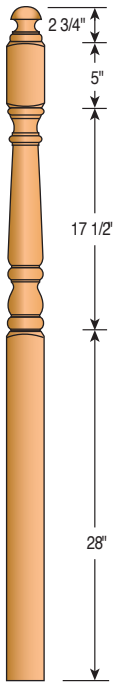

4012MTS-54
3" Landing Newel
(Short Turning)