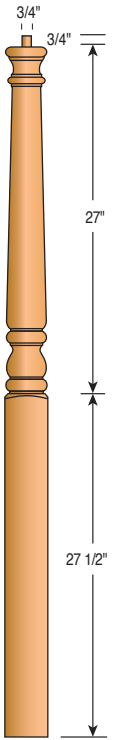

4014PT-56
3 1/2" Landing Newel