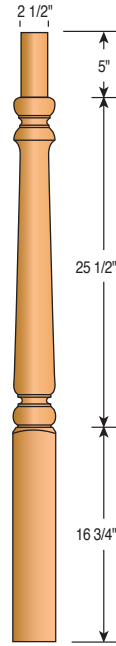

600
6" Newel Post

700
7" Newel Post

Newel Tops

AT - Acorn Top

BT - Ball Top

MT - Mushroom Top

PT - Pin Top

Classic Newels

4012MT-72 and 4015MT-13FC-72 are also available.

4010MT-48 3" Newel Post
4012MT-54 3" Newel Post
4015MT-59 3" Newel Post
4015MT13FC-59 3" Newel Post
4010PTS-44 3" Newel Post (Short Turning)
4010PTS-48 3" Newel Post (Short Turning)
4015PTS-59 3" Newel Post (Short Turning)
4013PTS-44 3" Newel Post (Short Turning)

1030PT-48
3" Newel Post

1030PT-59
3" Newel Post

1015PT-48
3 1/2" Newel Post

1030BT-48
3" Newel Post

1030BT-54
3" Newel Post

1030BT-59
3" Newel Post

1015BT-48
3 1/2" Newel Post

1015BT-56
3 1/2" Newel Post

Sandalwood Newels

L1#2-52

3 1/2" Newel Post

L1#2-56

3 1/2" Newel Post

L1#2-58

3 1/2" Newel Post

L1#5-48