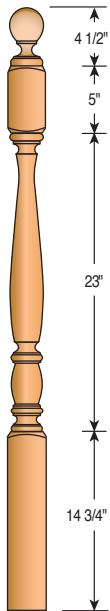

Newel Blanks

300
3" Newel Post

325
3 1/4" Newel Post
(Hemlock Only)

350
3 1/2" Newel Post

400
4" Newel Post

425
4 1/4" Newel Post

450
4 1/2" Newel Post

500
5" Newel Post

600
6" Newel Post

700
7" Newel Post

Newel Tops

AT - Acorn Top

BT - Ball Top

MT - Mushroom Top

PT - Pin Top

Classic Newels

953PT-44
3" Newel Post

953PT-48
3" Newel Post

954PT-48
3" Newel Post

954PT-59
3" Newel Post

955BT-48
3" Newel Post

955BT-54
3" Newel Post

955BT-59
3" Landing Newel

958BT-48
3" Landing Newel

958BT-54
3" Landing Newel

958BT-59
3" Landing Newel

958BTS-54
3" Landing Newel
(Short Turning)

Classic Newels

954-4PT-48 3 1/2" Newel Post
954-4PT-56 3 1/2" Newel Post
955-4BT-48 3 1/2" Newel Post
955-4BT-56 3 1/2" Newel Post
958-4BT-56 3 1/2" Newel Post
958-4BTS-56 3 1/2" Newel Post (Short Turning)