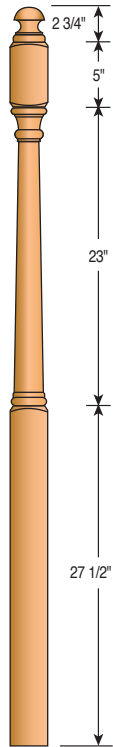

4042MT-59
3" Newel Post