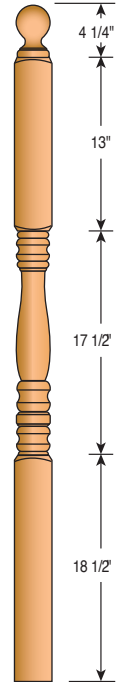

Newel Blanks

300
3" Newel Post

325
3 1/4" Newel Post
(Hemlock Only)

350
3 1/2" Newel Post

400
4" Newel Post

425
4 1/4" Newel Post

450
4 1/2" Newel Post

500
5" Newel Post

600
6" Newel Post

700
7" Newel Post

Newel Tops

AT - Acorn Top

BT - Ball Top

MT - Mushroom Top

PT - Pin Top

Classic Newels

4012MT-72 and 4015MT-13FC-72 are also available.

4010MT-48 3" Newel Post
4012MT-54 3" Newel Post
4015MT-59 3" Newel Post
4015MT13FC-59 3" Newel Post
4010PTS-44 3" Newel Post (Short Turning)
4010PTS-48 3" Newel Post (Short Turning)
4015PTS-59 3" Newel Post (Short Turning)
4013PTS-44 3" Newel Post (Short Turning)

3500BT-54
3" Newel Post

3500BT-59
3" Newel Post

3503BT-48
3" Newel Post

3503BT-54
3" Newel Post

3503BT-59
3" Landing Newel

3505BT-54
3" Landing Newel

Hampton Newels

4500PT-44
3 1/2" Newel Post