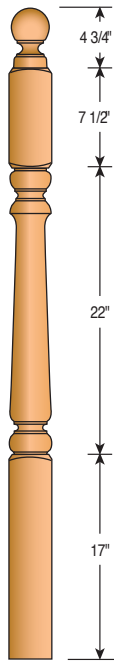

600
6" Newel Post

700
7" Newel Post

Newel Tops

AT - Acorn Top

BT - Ball Top

MT - Mushroom Top

PT - Pin Top

Classic Newels

4012MT-72 and 4015MT-13FC-72 are also available.

4010MT-48 3" Newel Post
4012MT-54 3" Newel Post
4015MT-59 3" Newel Post
4015MT13FC-59 3" Newel Post
4010PTS-44 3" Newel Post (Short Turning)
4010PTS-48 3" Newel Post (Short Turning)
4015PTS-59 3" Newel Post (Short Turning)
4013PTS-44 3" Newel Post (Short Turning)

1030PT-48
3" Newel Post

1030PT-59
3" Newel Post

1015PT-48
3 1/2" Newel Post

1030BT-48
3" Newel Post

1030BT-54
3" Newel Post

1030BT-59
3" Newel Post

1015BT-48
3 1/2" Newel Post

1015BT-56
3 1/2" Newel Post

Sandalwood Newels

L1#2-52

3 1/2" Newel Post

L1#2-56

3 1/2" Newel Post

L1#2-58

3 1/2" Newel Post

L1#5-48