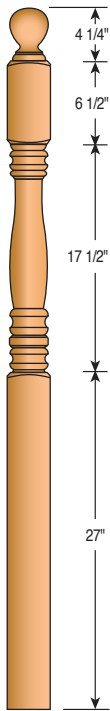

4500BT-56
3 1/2" Newel Post