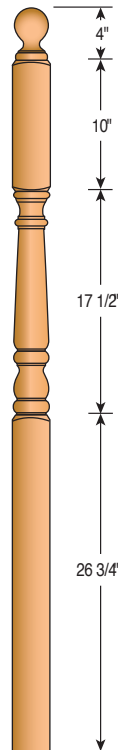

4015BTS-59
3" Landing Newel
(Short Turning)