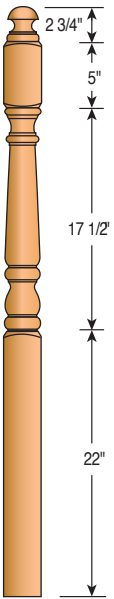

Colonial Newels

4012MTS-72 and 4015MTS-13FC-72 are also available.

4010MTS-48
3" Landing Newel
(Short Turning)