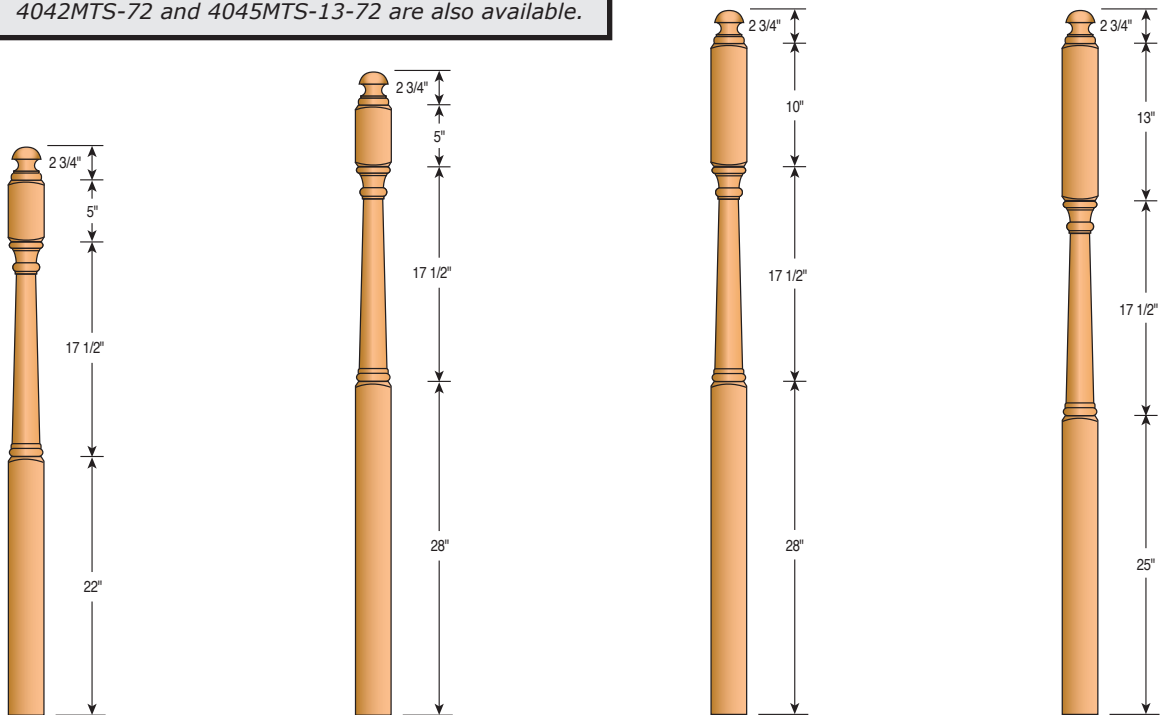

3045T-56
3 1/2" Landing Newel

Tradewinds Newels

L2#2-52
3 1/2" Newel Post

L2#2-56
3 1/2" Newel Post

L2#2-58
3 1/2" Newel Post

L2#5-48
3 1/2" Newel Post

L2#5-58
3 1/2" Newel Post

L2#6-44
3 1/2" Newel Post

L2#6-58
3 1/2" Newel Post

Traditional Newels

4042BT-72 is also available.

4040BT-48
3" Newel Post

4042BT-54
3" Newel Post

4042BT-59
3" Newel Post

4045BT-59
3" Landing Newel

4040MT-48
3" Newel Post

4042MT-54
3" Newel Post

4042MT-59
3" Newel Post

4042MT-72
3" Newel Post

4045MT-59
3" Landing Newel

Traditional Newels

4040BTS-48
3" Newel Post

4042BTS-54
3" Newel Post

4042BTS-72
3" Newel Post

4045BTS-59
3" Landing Newel

4045BTS13FC-59
3" Landing Newel

4045BTS13FC-72
3" Landing Newel

4042MTS-72 and 4045MTS-13-72 are also available.

4040MTS-48
3" Newel Post

4042MTS-54
3" Newel Post

4045MTS-59
3" Landing Newel