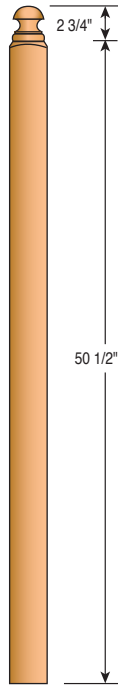

600
6" Newel Post

700
7" Newel Post

Newel Tops

AT - Acorn Top

BT - Ball Top

MT - Mushroom Top

PT - Pin Top

Classic Newels

4012MT-72 and 4015MT-13FC-72 are also available.

4010MT-48 3" Newel Post
4012MT-54 3" Newel Post
4015MT-59 3" Newel Post
4015MT13FC-59 3" Newel Post
4010PTS-44 3" Newel Post (Short Turning)
4010PTS-48 3" Newel Post (Short Turning)
4015PTS-59 3" Newel Post (Short Turning)
4013PTS-44 3" Newel Post (Short Turning)

4015MTS13FC-59
3" Landing Newel
(Short Turning)

4014PT-48
3 1/2" Newel Post

4014PT-56
3 1/2" Landing Newel

4016BT-48
3 1/2" Newel Post

4017BT-52
3 1/2" Newel Post

4017BT-58
3 1/2" Newel Post

4018BT-58
3 1/2" Landing Newel

Contemporary Newels

3004MT-48
3" Newel Post

3005MT-54
3" Newel Post

3004BT-48
3" Newel Post

3005BT-54
3" Newel Post

4004AT-48
3 1/2" Newel Post

4005AT-56
3 1/2" Newel Post

4004BT-48
3 1/2" Newel Post