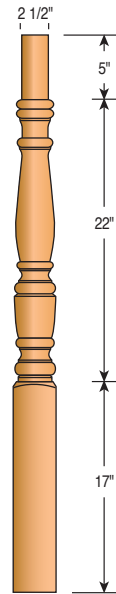

600
6" Newel Post

700
7" Newel Post

Newel Tops

AT - Acorn Top

BT - Ball Top

MT - Mushroom Top

PT - Pin Top

Classic Newels

4012MT-72 and 4015MT-13FC-72 are also available.

4010MT-48 3" Newel Post
4012MT-54 3" Newel Post
4015MT-59 3" Newel Post
4015MT13FC-59 3" Newel Post
4010PTS-44 3" Newel Post (Short Turning)
4010PTS-48 3" Newel Post (Short Turning)
4015PTS-59 3" Newel Post (Short Turning)
4013PTS-44 3" Newel Post (Short Turning)

Sandalwood Newels

L1#2-52

3 1/2" Newel Post

L1#2-56

3 1/2" Newel Post

L1#2-58

3 1/2" Newel Post

L1#5-48

3045T-56
3 1/2" Landing Newel

Tradewinds Newels

L2#2-52
3 1/2" Newel Post

L2#2-56
3 1/2" Newel Post

L2#2-58
3 1/2" Newel Post

L2#5-48
3 1/2" Newel Post

L2#5-58
3 1/2" Newel Post

L2#6-44
3 1/2" Newel Post