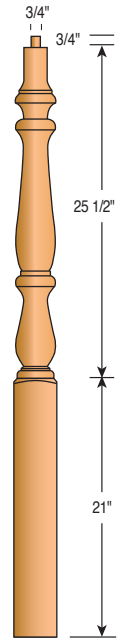

600
6" Newel Post

700
7" Newel Post

Newel Tops

AT - Acorn Top

BT - Ball Top

MT - Mushroom Top

PT - Pin Top

Classic Newels

4012MT-72 and 4015MT-13FC-72 are also available.

4010MT-48 3" Newel Post
4012MT-54 3" Newel Post
4015MT-59 3" Newel Post
4015MT13FC-59 3" Newel Post
4010PTS-44 3" Newel Post (Short Turning)
4010PTS-48 3" Newel Post (Short Turning)
4015PTS-59 3" Newel Post (Short Turning)
4013PTS-44 3" Newel Post (Short Turning)

4503BT-56
3 1/2" Landing Newel

4505BT-56
3 1/2" Landing Newel

4505BT-72
3 1/2" Landing Newel

Custom

4810PT-48
3" Newel Post

4810PT-54
3" Newel Post

Royal Newels

1013PT-48
3" Pin Newel

1030PT-48
3" Newel Post

1030PT-59
3" Newel Post

1015PT-48
3 1/2" Newel Post

1030BT-48
3" Newel Post

1030BT-54
3" Newel Post

1030BT-59
3" Newel Post

1015BT-48
3 1/2" Newel Post

1015BT-56
3 1/2" Newel Post