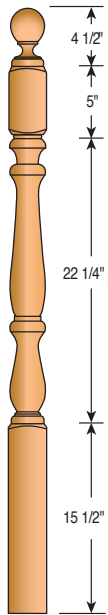

Newel Blanks

300
3" Newel Post

325
3 1/4" Newel Post
(Hemlock Only)

350
3 1/2" Newel Post

400
4" Newel Post

425
4 1/4" Newel Post

450
4 1/2" Newel Post

500
5" Newel Post

600
6" Newel Post

700
7" Newel Post

Newel Tops

AT - Acorn Top

BT - Ball Top

MT - Mushroom Top

PT - Pin Top

Classic Newels

4012MT-72 and 4015MT-13FC-72 are also available.

4010MT-48 3" Newel Post
4012MT-54 3" Newel Post
4015MT-59 3" Newel Post
4015MT13FC-59 3" Newel Post
4010PTS-44 3" Newel Post (Short Turning)
4010PTS-48 3" Newel Post (Short Turning)
4015PTS-59 3" Newel Post (Short Turning)
4013PTS-44 3" Newel Post (Short Turning)

1030PT-48
3" Newel Post

1030PT-59
3" Newel Post

1015PT-48
3 1/2" Newel Post

1030BT-48
3" Newel Post

1030BT-54
3" Newel Post

1030BT-59
3" Newel Post

1015BT-48
3 1/2" Newel Post

1015BT-56
3 1/2" Newel Post