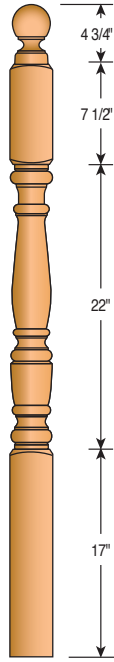

Tradewinds Newels

L2#2-52
3 1/2" Newel Post