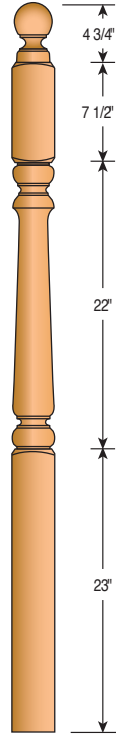

600
6" Newel Post

700
7" Newel Post

Newel Tops

AT - Acorn Top

BT - Ball Top

MT - Mushroom Top

PT - Pin Top

Classic Newels

Colonial Newels

4010PT-44 3" Newel Post
4010PT-48 3" Newel Post
4015PT-59 3" Newel Post
4013PT-44 3" Pin Newel
4010AT-48 3" Newel Post
4012AT-54 3" Newel Post

Colonial Newels

4010BT-44 3" Newel Post
4010BT-48 3" Newel Post
4012BT-54 3" Newel Post
4012BT-59 3" Newel Post
4012BT-72 3" Newel Post
4015BT-59 3" Landing Newel
4015BT13FC-59 3" Landing Newel

4012MT-72 and 4015MT-13FC-72 are also available.

4010MT-48 3" Newel Post
4012MT-54 3" Newel Post
4015MT-59 3" Newel Post
4015MT13FC-59 3" Newel Post
4010PTS-44 3" Newel Post (Short Turning)
4010PTS-48 3" Newel Post (Short Turning)
4015PTS-59 3" Newel Post (Short Turning)
4013PTS-44 3" Newel Post (Short Turning)

Sandalwood Newels

L1#2-52

3 1/2" Newel Post

L1#2-56

3 1/2" Newel Post

L1#2-58

3 1/2" Newel Post

L1#5-48