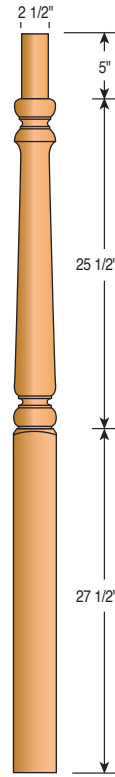

L1#5-58

3 1/2" Newel Post