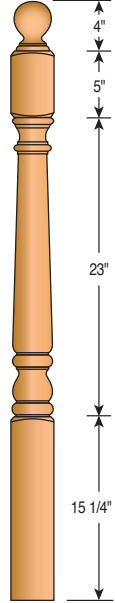

Newel Blanks

300
3" Newel Post

325
3 1/4" Newel Post
(Hemlock Only)

350
3 1/2" Newel Post

400
4" Newel Post

425
4 1/4" Newel Post

450
4 1/2" Newel Post

500
5" Newel Post

600
6" Newel Post

700
7" Newel Post

Newel Tops

AT - Acorn Top

BT - Ball Top

MT - Mushroom Top

PT - Pin Top

Classic Newels

4012MT-72 and 4015MT-13FC-72 are also available.

4010MT-48 3" Newel Post
4012MT-54 3" Newel Post
4015MT-59 3" Newel Post
4015MT13FC-59 3" Newel Post
4010PTS-44 3" Newel Post (Short Turning)
4010PTS-48 3" Newel Post (Short Turning)
4015PTS-59 3" Newel Post (Short Turning)
4013PTS-44 3" Newel Post (Short Turning)

4015MTS13FC-59
3" Landing Newel
(Short Turning)

4014PT-48
3 1/2" Newel Post

4014PT-56
3 1/2" Landing Newel

4016BT-48
3 1/2" Newel Post

4017BT-52
3 1/2" Newel Post

4017BT-58
3 1/2" Newel Post

4018BT-58
3 1/2" Landing Newel