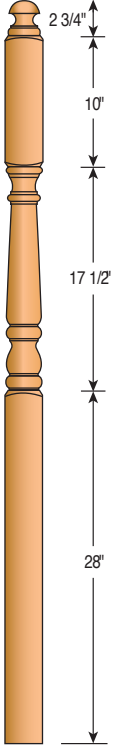

Newel Blanks

300
3" Newel Post

325
3 1/4" Newel Post
(Hemlock Only)

350
3 1/2" Newel Post

400
4" Newel Post

425
4 1/4" Newel Post

450
4 1/2" Newel Post

500
5" Newel Post

600
6" Newel Post

700
7" Newel Post

Newel Tops

AT - Acorn Top

BT - Ball Top

MT - Mushroom Top

PT - Pin Top

Classic Newels

4012MT-72 and 4015MT-13FC-72 are also available.

4010MT-48 3" Newel Post
4012MT-54 3" Newel Post
4015MT-59 3" Newel Post
4015MT13FC-59 3" Newel Post
4010PTS-44 3" Newel Post (Short Turning)
4010PTS-48 3" Newel Post (Short Turning)
4015PTS-59 3" Newel Post (Short Turning)
4013PTS-44 3" Newel Post (Short Turning)

Colonial Newels

4012MTS-72 and 4015MTS-13FC-72 are also available.

4010MTS-48
3" Landing Newel
(Short Turning)

4012MTS-54
3" Landing Newel
(Short Turning)

4015MTS-44
3" Landing Newel
(Short Turning)

4015MTS-59
3" Landing Newel
(Short Turning)