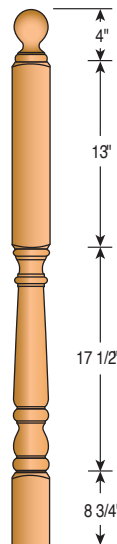

600
6" Newel Post

700
7" Newel Post

Newel Tops

AT - Acorn Top

BT - Ball Top

MT - Mushroom Top

PT - Pin Top

Classic Newels

4012MT-72 and 4015MT-13FC-72 are also available.

4010MT-48 3" Newel Post
4012MT-54 3" Newel Post
4015MT-59 3" Newel Post
4015MT13FC-59 3" Newel Post
4010PTS-44 3" Newel Post (Short Turning)
4010PTS-48 3" Newel Post (Short Turning)
4015PTS-59 3" Newel Post (Short Turning)
4013PTS-44 3" Newel Post (Short Turning)

Colonial Newels

4012BTS-72, 4015BTS-72 and
4015BTS-13-72 are also available.

4010BTS-44
3" Newel Post
(Short Turning)

4010BTS-48
3" Newel Post
(Short Turning)

4012BTS-54
3" Newel Post
(Short Turning)

4012BTS-59
3" Newel Post
(Short Turning)

4015BTS-44
3" Landing Newel
(Short Turning)

4015BTS-59
3" Landing Newel
(Short Turning)

4015BTS13FC-44
3" Landing Newel
(Short Turning)

4015BTS13FC-48
3" Landing Newel
(Short Turning)

4015BTS-13FC
3" Landing Newel
(Short Turning)