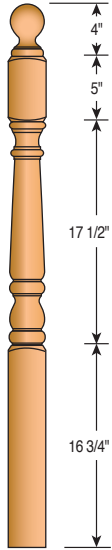

Colonial Newels

4012BTS-72, 4015BTS-72 and
4015BTS-13-72 are also available.

4010BTS-44
3" Newel Post
(Short Turning)