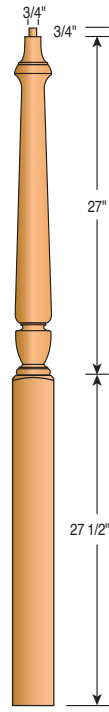

3015PL-56
3 1/2" Newel Post