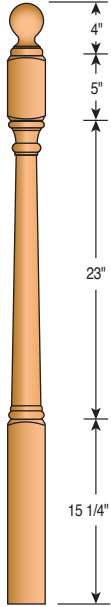

Traditional Newels

4042BT-72 is also available.

4040BT-48
3" Newel Post